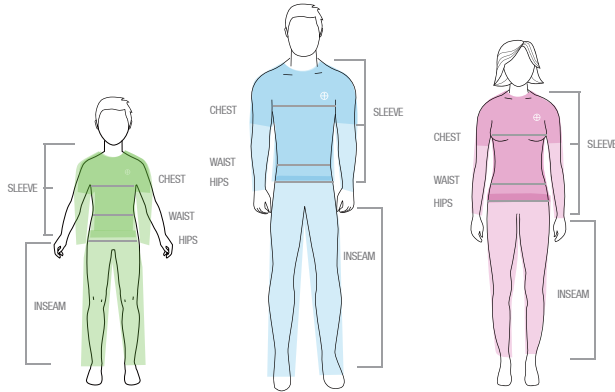

For the perfect size, take a measuring tape and measure to the points marked on the diagrams below. As a rough guide, most Vigilante gear is designed between an athletic and regular fit.

Lengths indicated are size 10 for Women and size LARGE for Men. These are a guide only. For tops, the length is from Centre Back (CB). For bottoms, the length is from Inseam.

**CHEST**  
Measure around the fullest part of your chest, keep the tape under your arms.

**WAIST**  
Measure around the smallest part of your waist.

**HIPS**  
Measure around the widest part.

**SLEEVE LENGTH**  
Measure from the centre of the base of your neck, across your shoulder then down your elbow to the wrist. When measuring have a slightly bent elbow.

**INSEAM**  
Measure from between your legs down to the ground.

<b>WOMENS</b>	<b>6</b>	<b>8</b>	<b>10</b>	<b>12</b>	<b>14</b>	<b>16</b>	<b>18</b>	<b>20</b>
<b>CHEST</b>	82CM	87CM	92CM	97CM	102CM	107CM	112CM	118CM
<b>WAIST</b>	61CM	66CM	71CM	76CM	81CM	86CM	91CM	97CM
<b>HIP</b>	90CM	95CM	100CM	105CM	110CM	115CM	120CM	126CM
<b>SLEEVE LENGTH</b>	77.8CM	79.4CM	81CM	82.6CM	84.2CM	85.8CM	87.4CM	87.4CM
<b>LEG INSEAM</b>	78CM	79CM	80CM	81CM	82CM	83CM	83CM	83CM